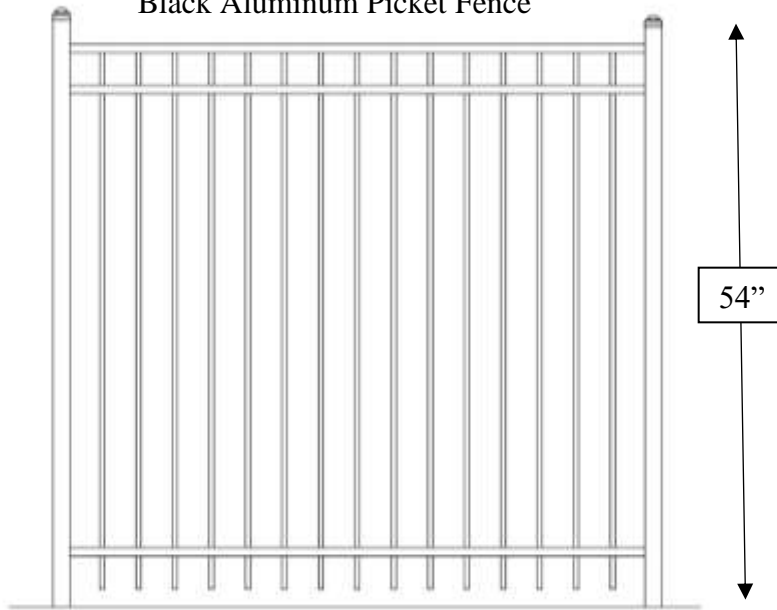

EXHIBIT C – FENCE SPECIFICATIONS

Black Aluminum Picket Fence

Tan Vinyl Privacy Fencing